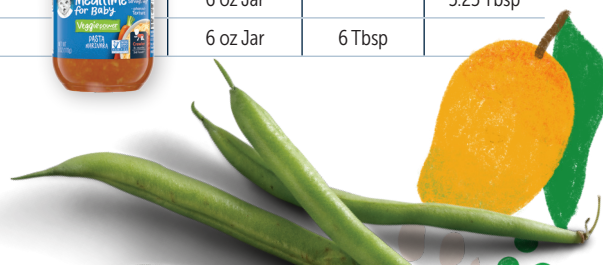

Serving Size	Fruit	Veggie
Gerber® Organic 1st Foods®			
Apple	4 oz Jar	7.5 Tbsp	
Banana	4 oz Jar	7.5 Tbsp	
Butternut Squash	4 oz Jar		7 Tbsp
Carrot	4 oz Jar		6 Tbsp
Pea	4 oz Jar		6 Tbsp

	Serving Size	Fruit	Veggie
Gerber® Natural 2nd Foods®†			
Apple*	4 oz Tub	7.5 Tbsp	
Apple	3.5 oz Pouch	6.5 Tbsp	
Apple Avocado	4 oz Tub	7.5 Tbsp	
Apple Blueberry	4 oz Tub	7.5 Tbsp	
Apple Cherry	4 oz Tub	7.5 Tbsp	
Apple Strawberry Banana	4 oz Tub	7.5 Tbsp	
Apple Strawberry Banana	3.5 oz Pouch	6.5 Tbsp	
Apple Strawberry Rhubarb	4 oz Tub	7 Tbsp	
Apricot Mixed Fruit	4 oz Tub	7.5 Tbsp	
Banana*	4 oz Tub	7.5 Tbsp	
Banana*	3.5 oz Pouch	6.5 Tbsp	
Banana Apple Pear	4 oz Tub	7.5 Tbsp	
Banana Blackberry Blueberry	4 oz Tub	7.5 Tbsp	

	Serving Size	Fruit	Veggie
Gerber® Organic 2nd Foods®†			
Apple Peach	3.5 oz Pouch	6.5 Tbsp	
Apple Wild Blueberry	4 oz Jar	7.5 Tbsp	
Banana Blueberry Blackberry Oat	3.5 oz Pouch	4.5 Tbsp	
Banana Mango	3.5 oz Pouch	6.5 Tbsp	
Mango Apple Banana	4 oz Jar	7.5 Tbsp	
Pear Blueberry Apple Avocado	3.5 oz Pouch	6.5 Tbsp	
Pear Mango Avocado	3.5 oz Pouch	6.5 Tbsp	
Pear Peach Strawberry	3.5 oz Pouch	6.5 Tbsp	

	Serving Size	Fruit	Veggie
Gerber® 3rd Foods®†			
Pasta Marinara	6 oz Jar		5.25 Tbsp
Pear Peach Oatmeal	6 oz Jar	6 Tbsp	
continued...